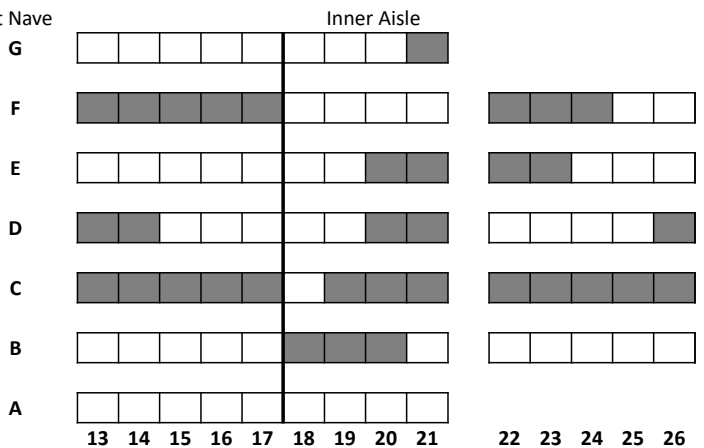

Milverton Church Seating Plan for Concerts

 = Not available on-line

T	7	8
T	5	6
T	3	4
T	1	2

South Door

Outer Aisle

South Aisle

Front Nave

North Aisle